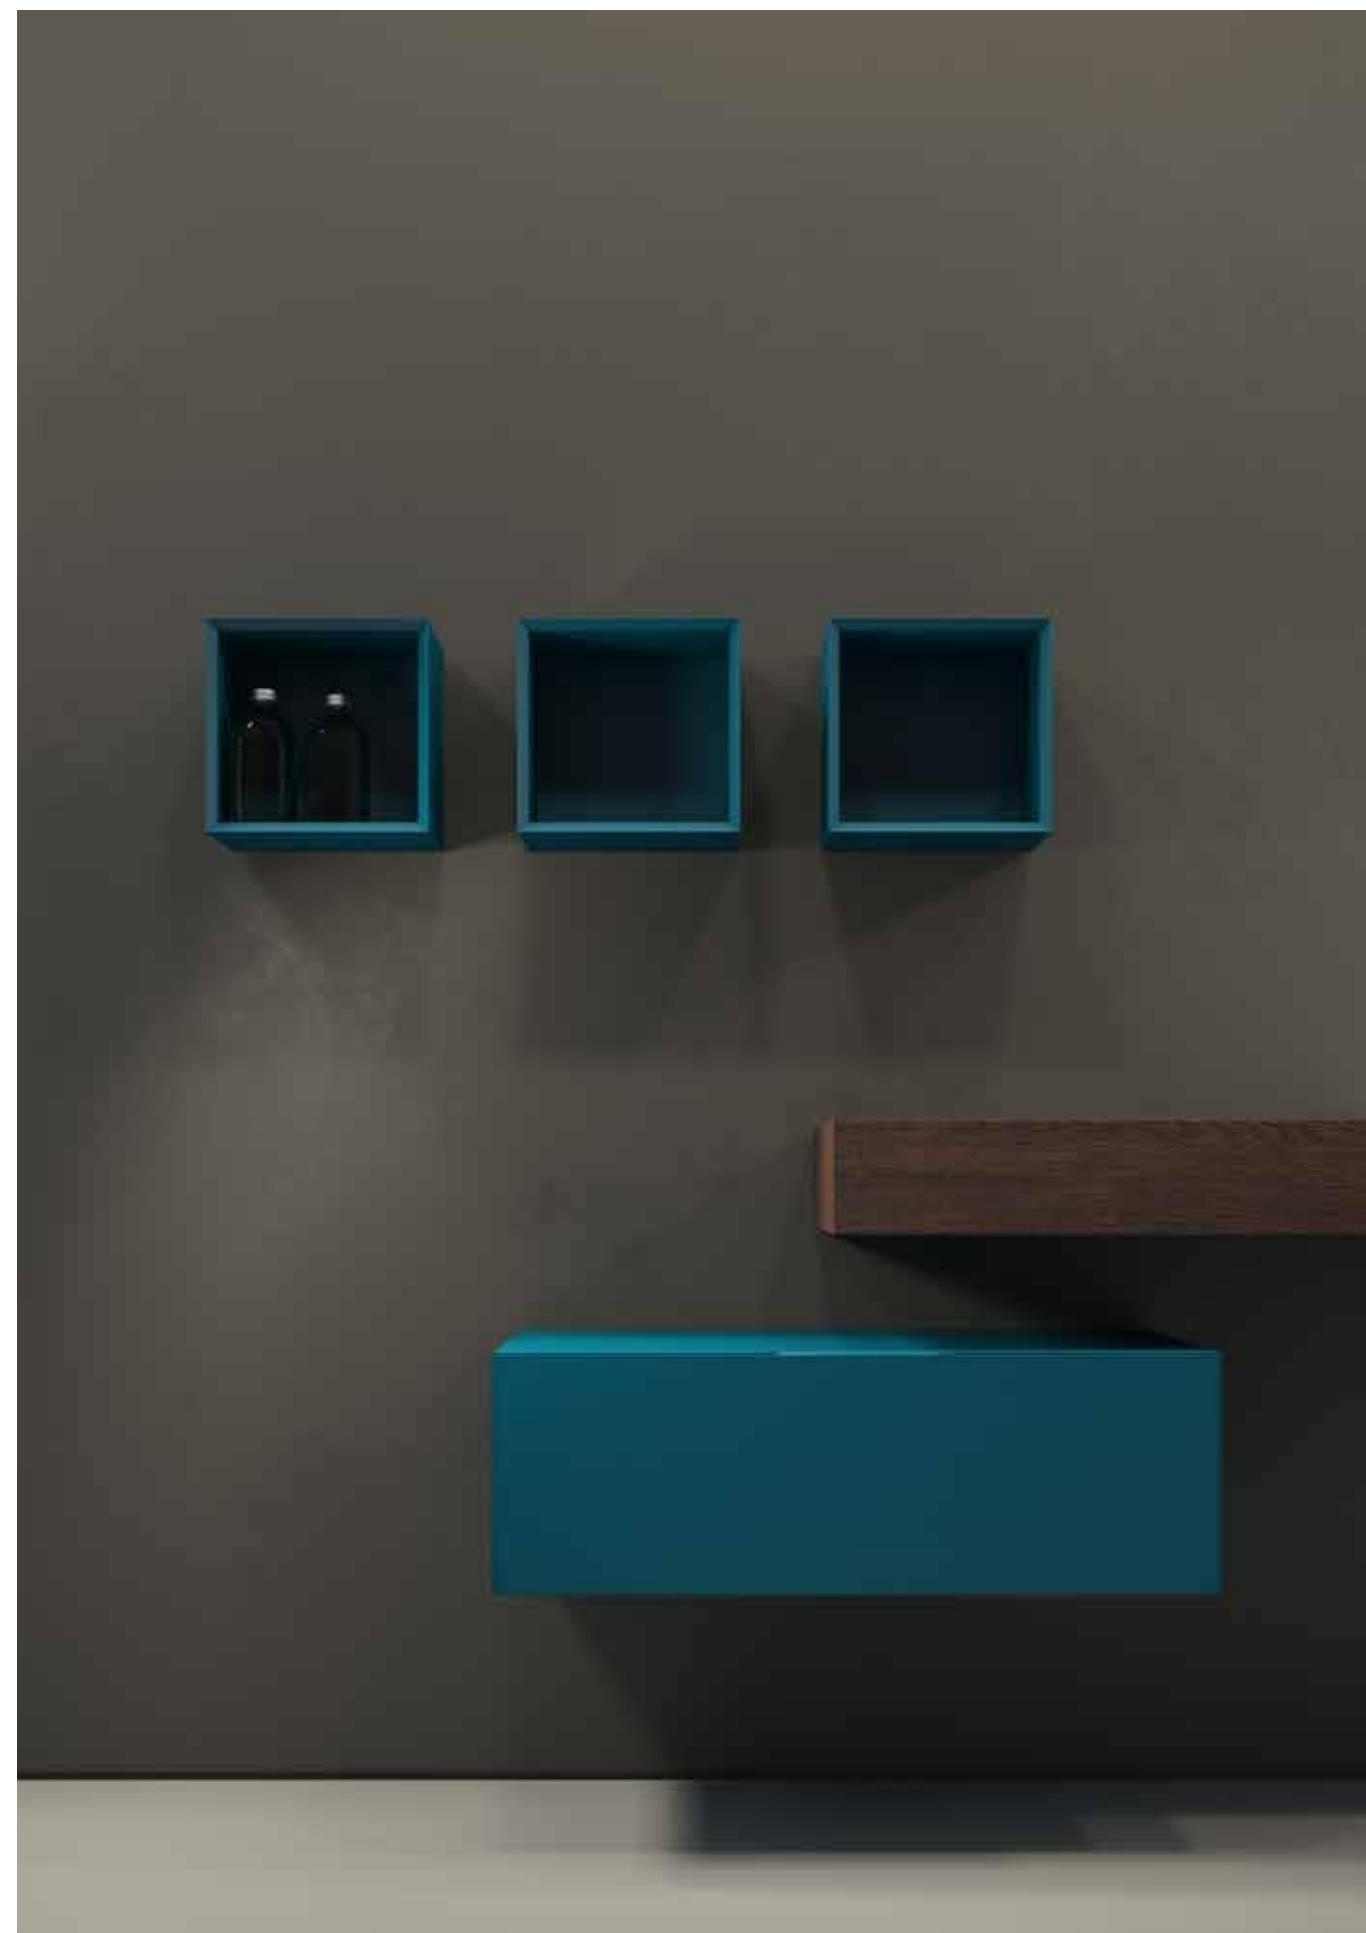

45 GRADI + 45 GRADI =
MASSIMA ESPRESSIONE
DEL DESIGN

Dettaglio della base sospesa
con cassettone, colonne
ed elemento a giorno Day
laccato Opaco Petrolio.

*Suspended unit with
drawer, column units
and Day open unit matt
Petrolio finish detail.*