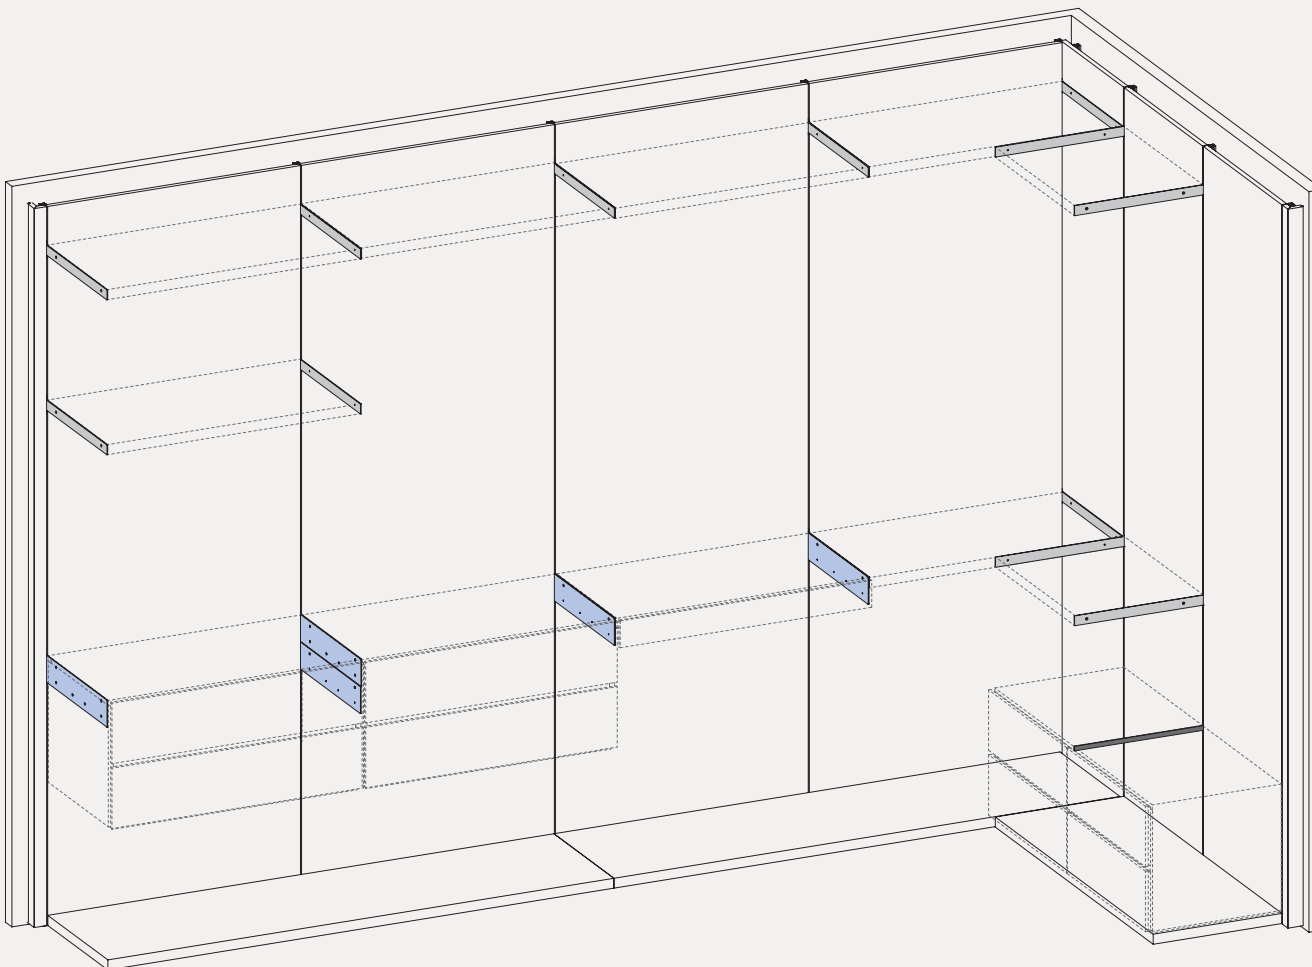

Cabine Armadio K_Obi – Montanti e staffe

Walk-in closet K_Obi - Uprights and brackets

CONTEGGIO STAFFE per Elementi SINGOLI

- Per ripiano conteggiare 2 staffe H.35
- Per elemento estraibile conteggiare 2 staffe H.95
- Per modulo conteggiare 2 staffe H.95

-
BRACKET COUNTING for SINGLE Elements
For shelf count 2 brackets H.35
For pull-out article count 2 brackets H.95
For module count 2 brackets H.95

CONTEGGIO STAFFE per Elementi AFFIANCATI

- Tra ripiano e ripiano conteggiare 1 staffa H.35
- Tra modulo e modulo conteggiare 2 staffe H.95
- Tra modulo e ripiano conteggiare 1 staffa H.95
- Tra elemento estraibile ed elem. estr. conteggiare 1 staffa H.95
- Tra elemento estraibile e modulo conteggiare 1 staffa H.95
- Tra elemento estraibile e ripiano conteggiare 1 staffa H.95

-
BRACKET COUNTING for JOINING Elements
Between two shelves count 1 bracket H.35
Between two modules count 2 brackets H.95
Between module and shelf count 1 bracket H.95
Between two pull-out elements count 1 bracket H.95
Between pull-out element and module count 1 bracket H.95
Between pull-out element and shelf count 1 bracket H.95