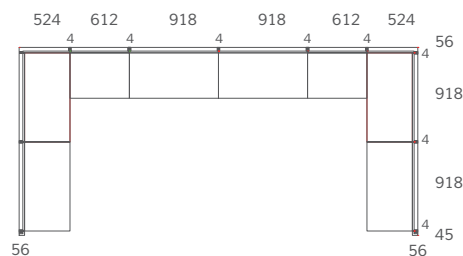

comp. **KB003**

Matwood Dark
Eco Limo