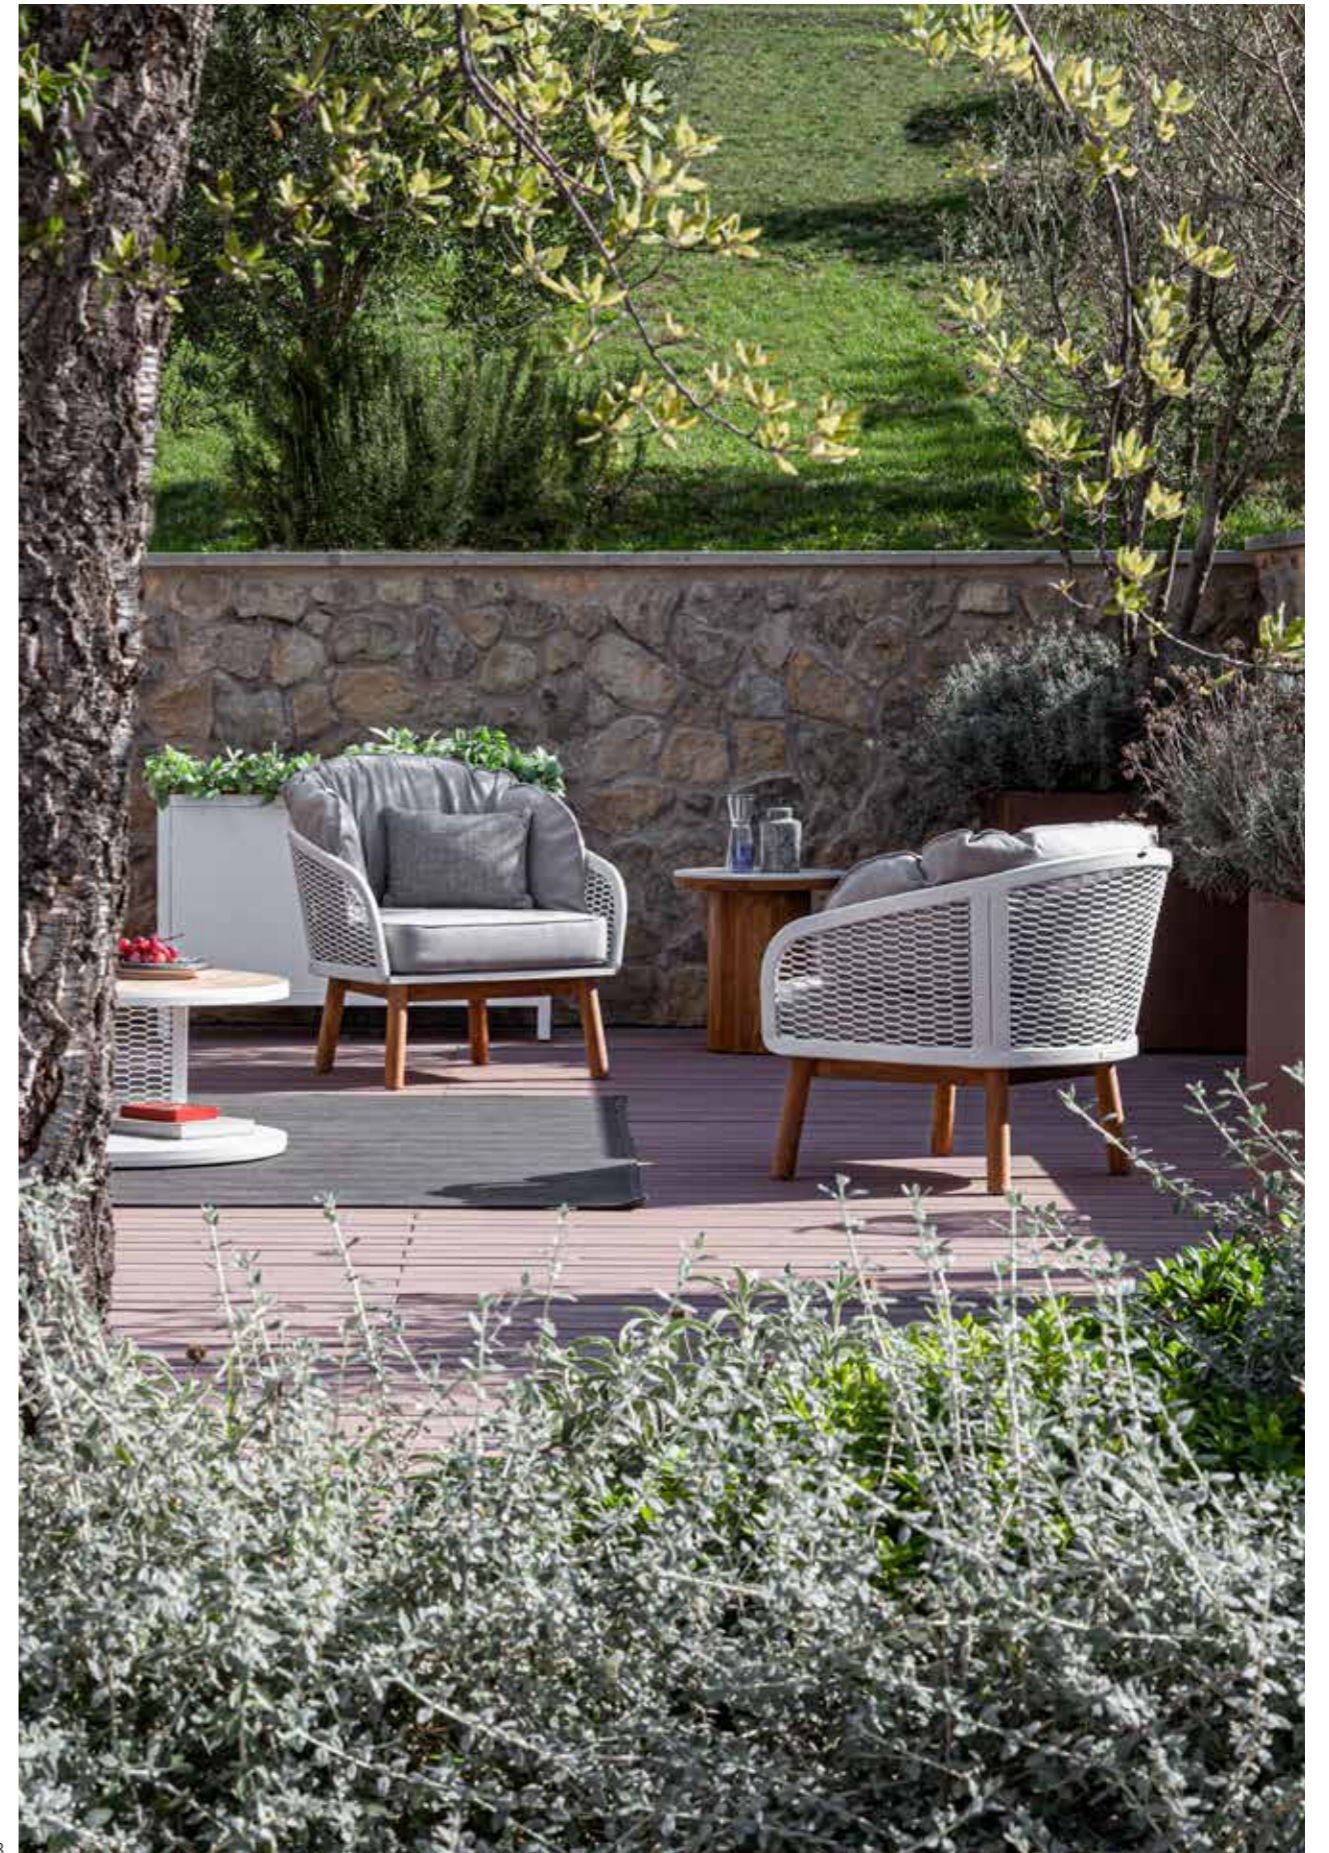

Detail

Switch Coffee Table

CYRANO COLLECTION

3. Composizione Set

Set Composition

Cyrano Armchair · Switch Coffee Table · Frisbee Service Table · Flair Planter · Raffaello Carpet

.03

.01