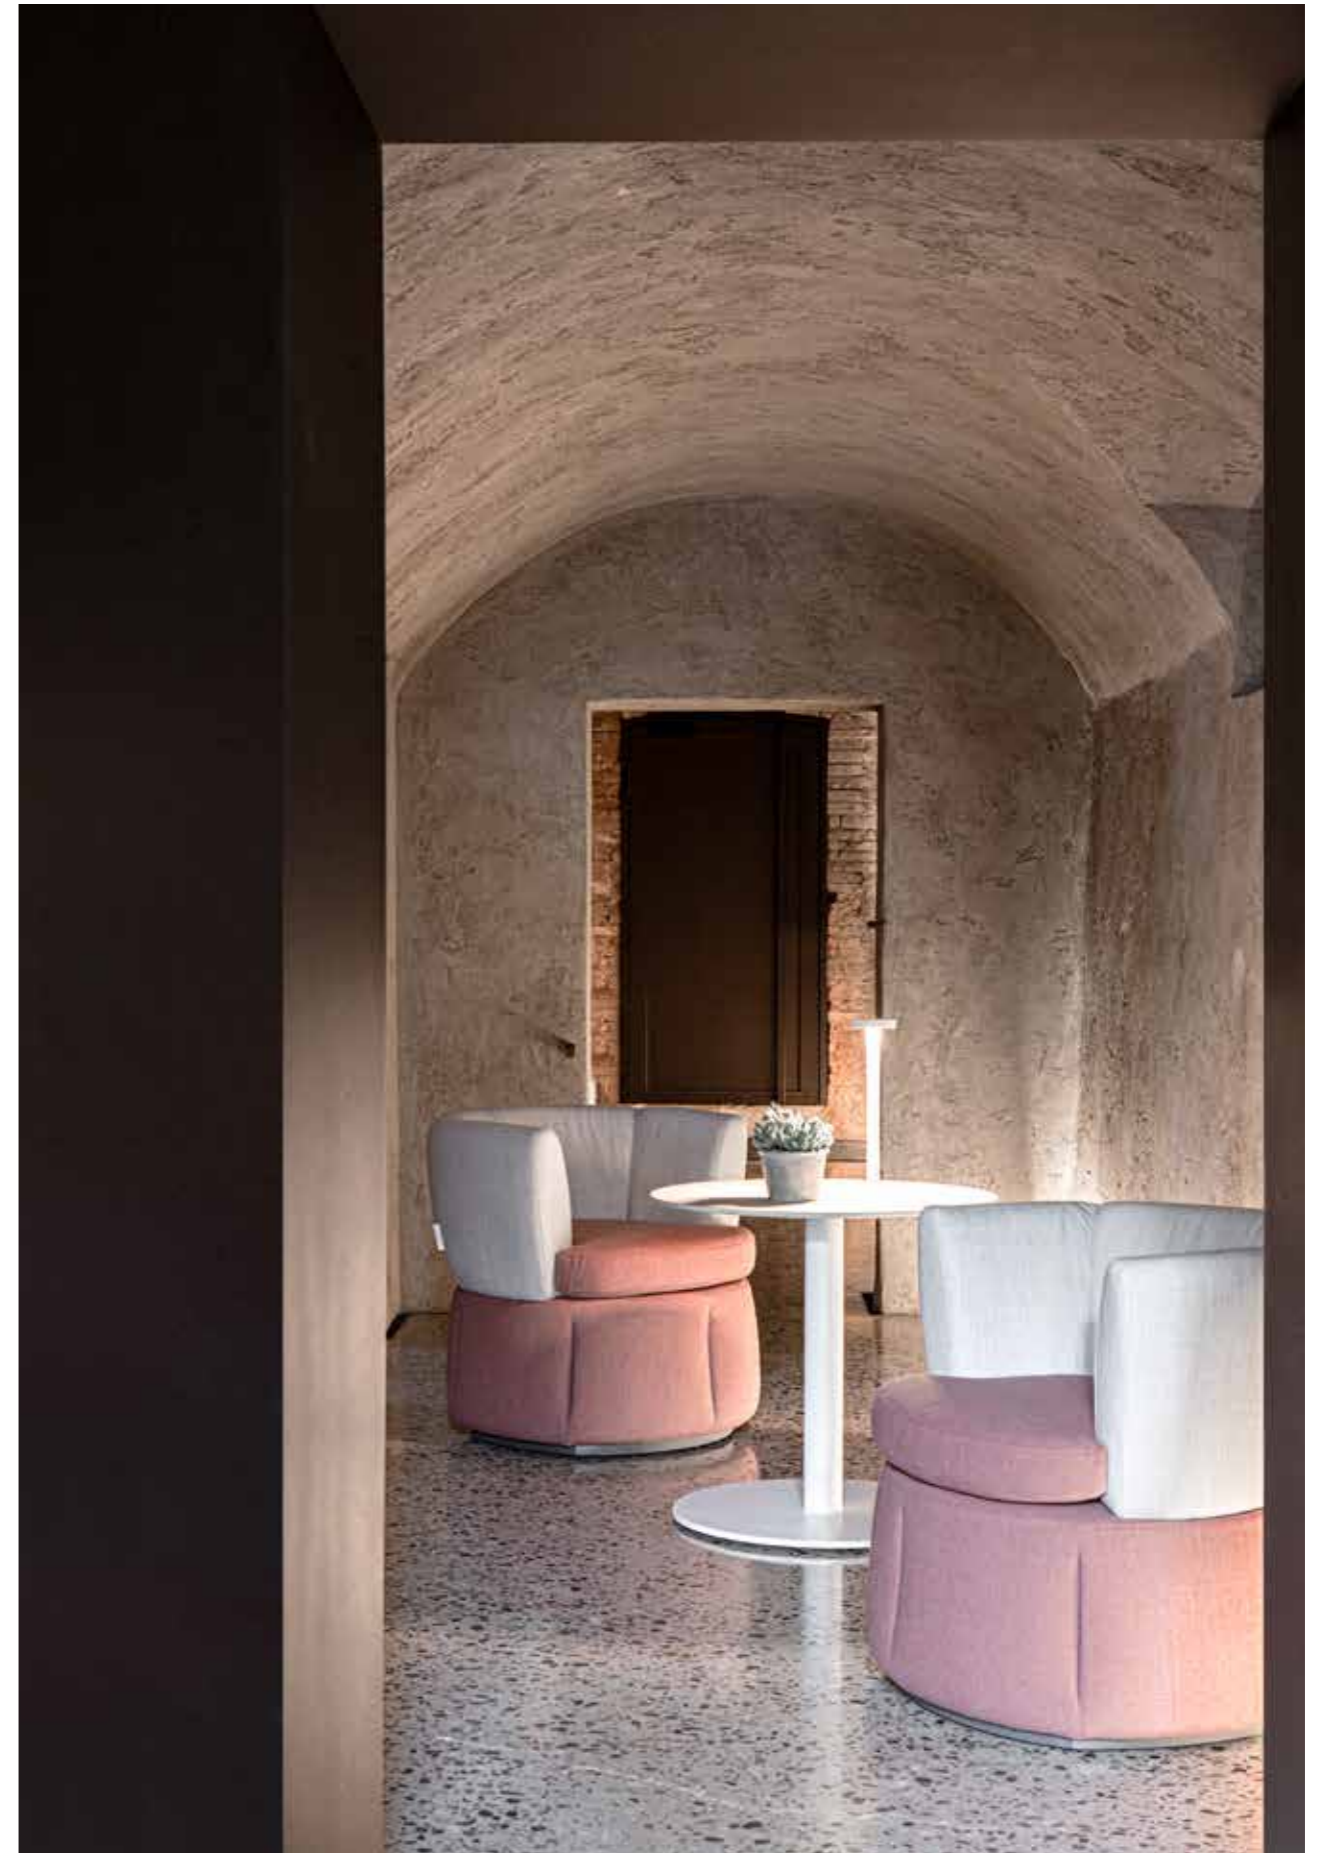

MOKA COLLECTION

Composizione Set

Set Composition

Moka Armchair ·

Net R Table Base with HPL Top