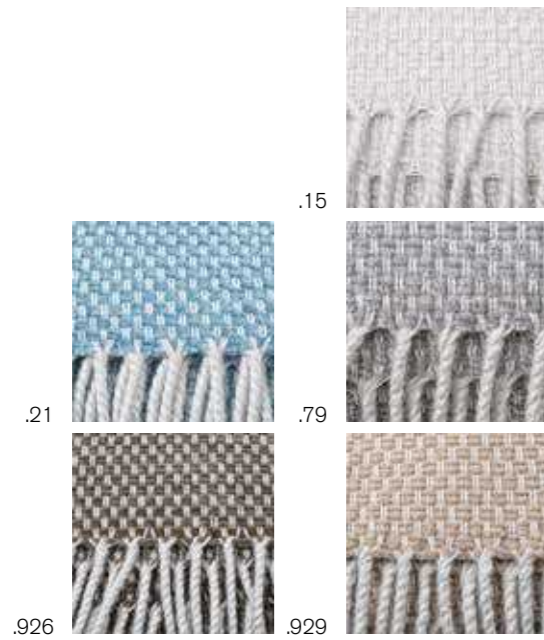

PLAIDS E CUSCINI

Outdoor Covers and Deco Cushions

Le coperte Hold sono realizzate in tessuto 100% acrilico tinto in massa, ideali per le serate estive all'aperto, morbide e confortevoli per accompagnare i tuoi momenti di relax. L'inconfondibile qualità dei prodotti viene riconosciuta nel plaid che oltre ad essere un elegante complemento d'arredo si qualifica per la sua specifica praticità essendo antimacchia, lavabile e resistente al sole.

Hold plaids are made in 100% acrylic fabric solution dyed. It is ideal for summer evenings spent outdoors, soft and comfortable for your moments of relaxation.

The unique quality products can also be recognized in the plaid blanket, which is not only an elegant piece of home furnishing but it is also practical being stain proof, washable and will not fade if left in the sun.