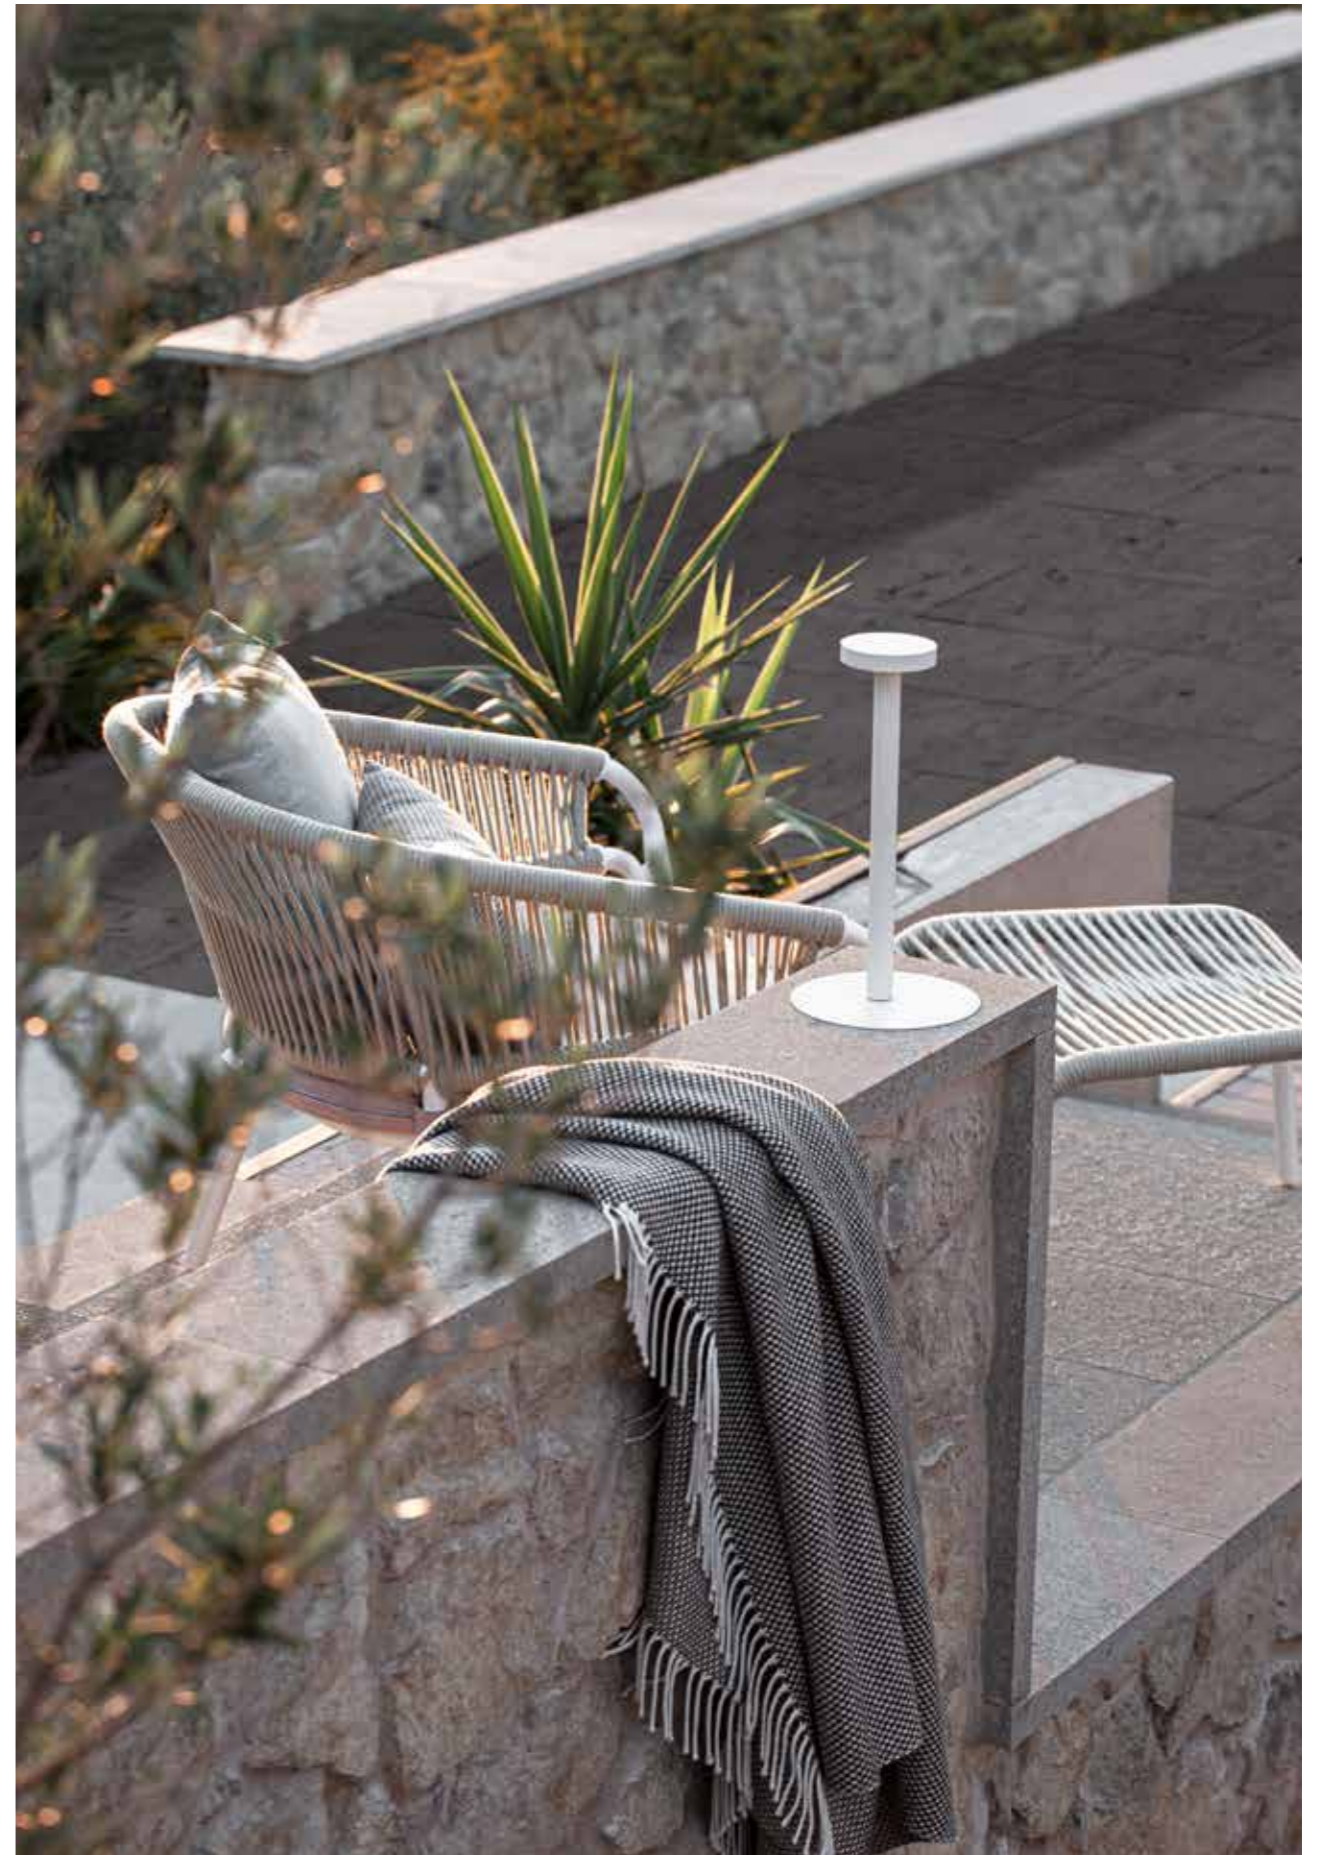

Set Composition

Pleasure 2.0 Lounge Chair · Pleasure 2.0 Pouf ·
Hold Cover

PLEASURE 2.0 COLLECTION

Dettaglio
Detail

Pleasure 2.0 Lounge Chair

PLEASURE 2.0 COLLECTION

Composizione Set
Set Composition

Pleasure 2.0 Lounge Chair · Pleasure 2.0 Pouf ·
Hold Cover