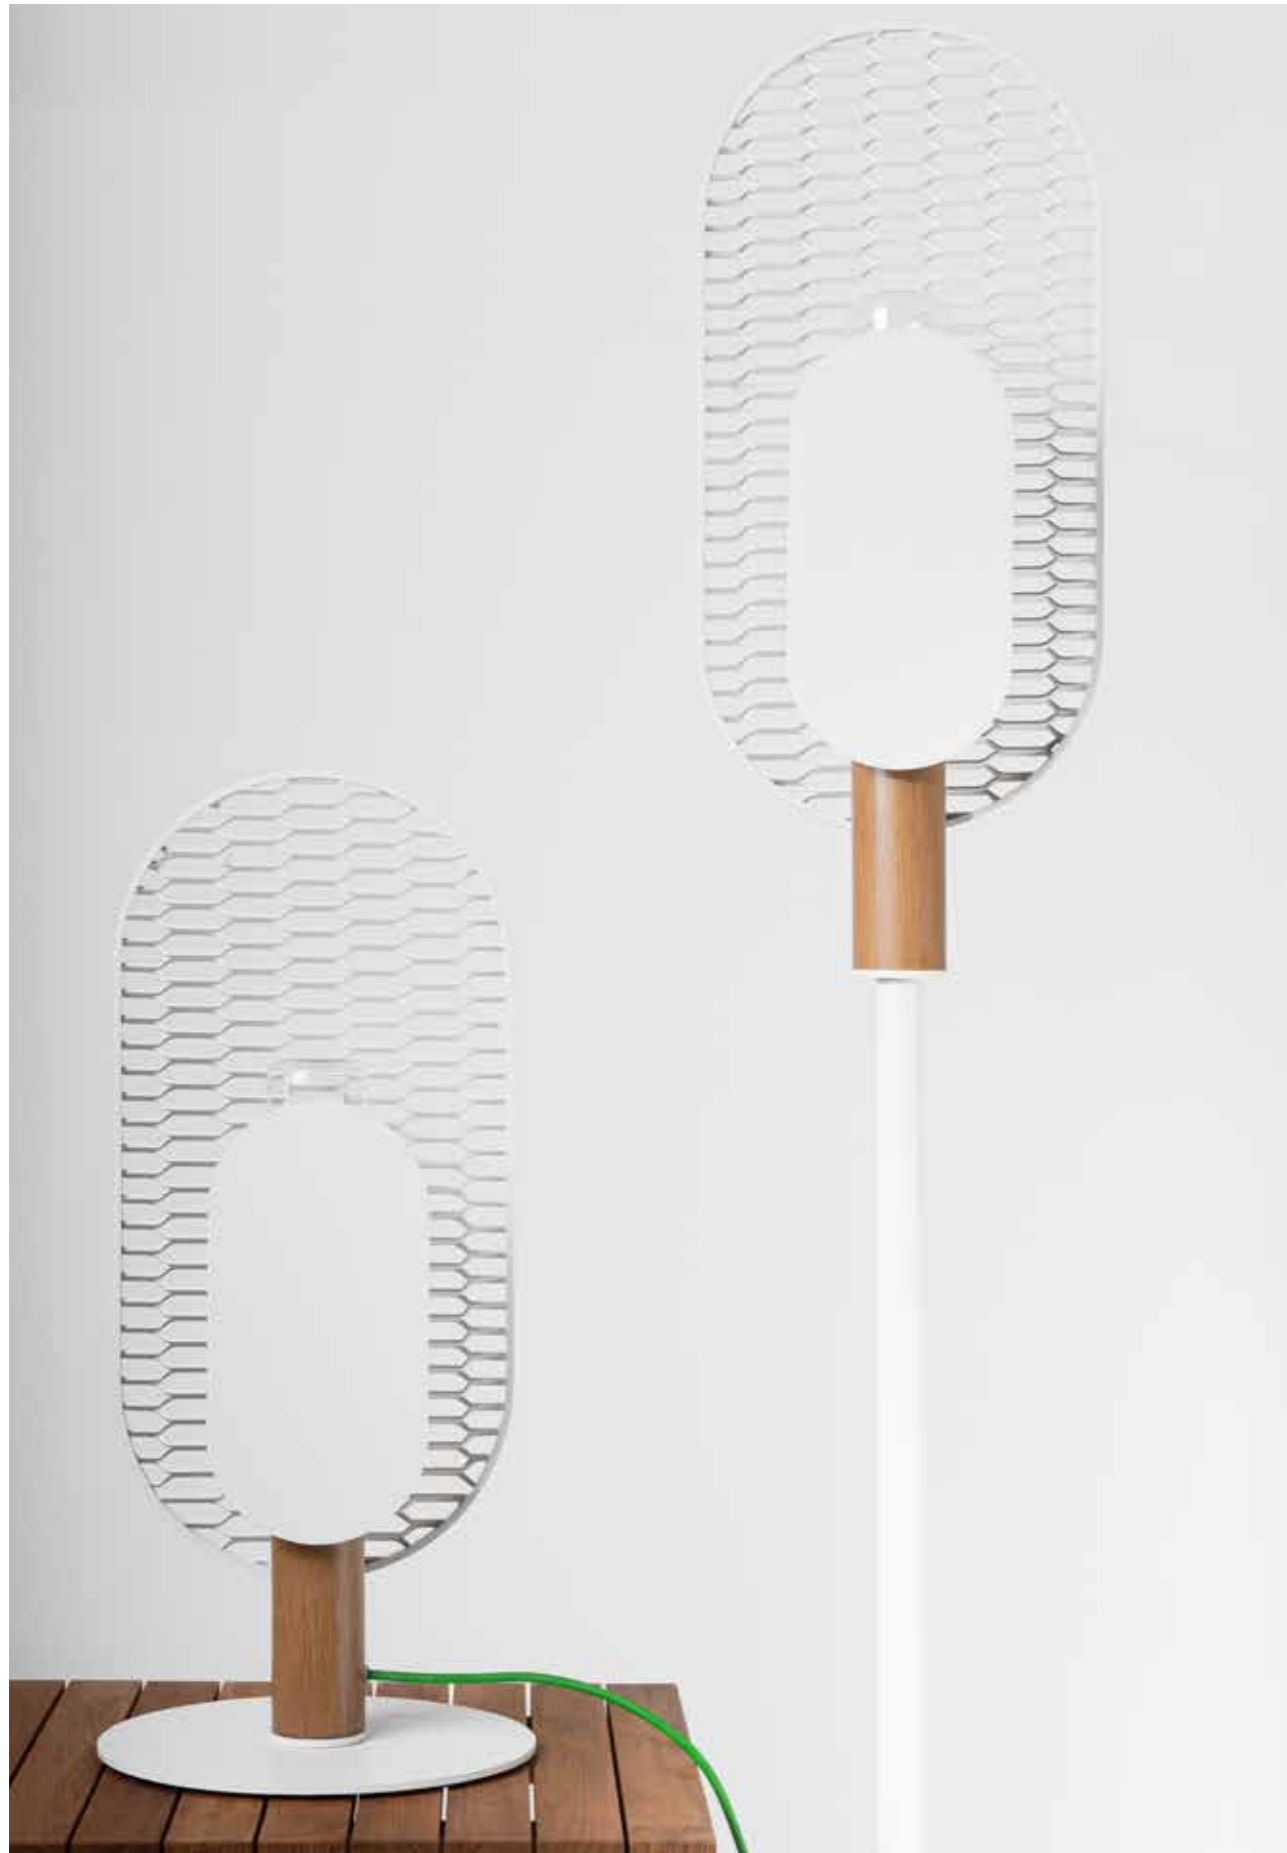

ALBA COLLECTION
Composizione Set
Set Composition
Alba Lantern ·
Alba Lantern, wired version

TALK COLLECTION

Composizione Set

Set Composition

Talk Floor Lamp ·

Talk Table Lamp